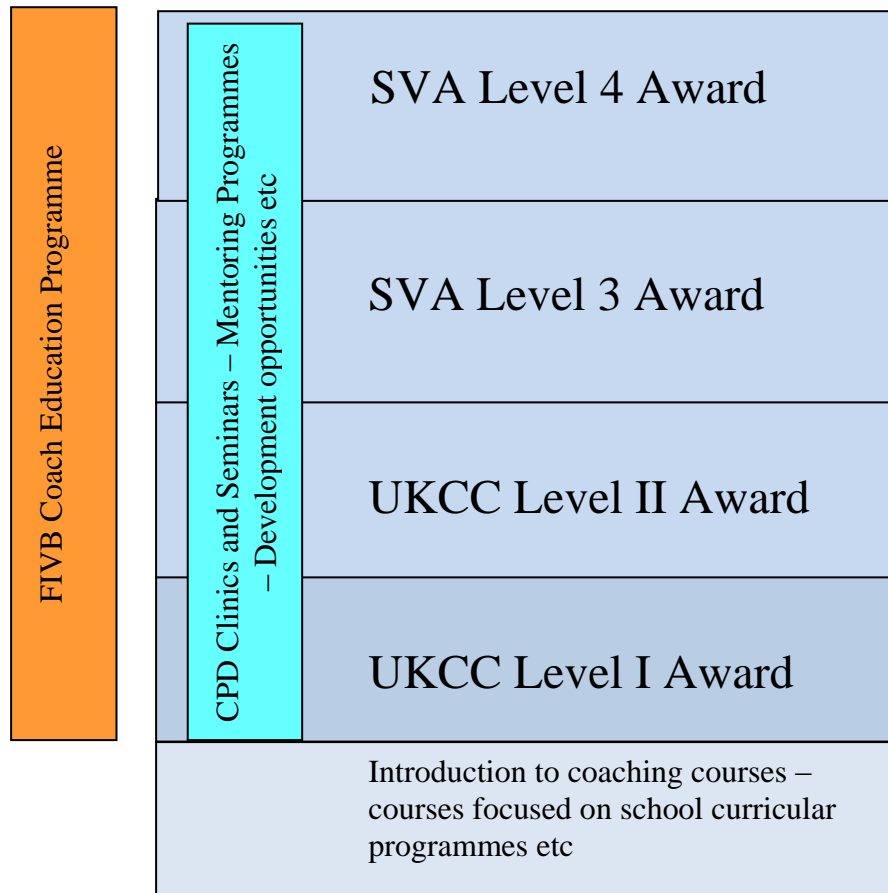

Scottish Volleyball Association

Coach and Participant pathways –
Information sheet.

LT Coach Development Pathway

LT Player Development Pathway